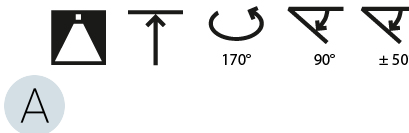

GENERAL

Series: Sign Diva Dancer
Subseries: Sign Diva Dancer Korona
Brand: Prolicht
Division: Architectural
Mounting Type: Suspension
Mounting Location: Ceiling
Subcategory: Pendant

PHYSICAL

Shape: Round
Diameter (mm): 850
Diameter (in): 33 7/16
Height (mm): 870
Height (in): 34 1/4
Light Distribution: Adjustable / Direct
Weight (kg): 10.5
Weight (lbs): 23.1
Diffuser: PMMA - Opal / Micro-Prism / Sparkling Secret / Vintage Industrial
Fixture Finish: SSR / BKV / CWI / CRY / HAB / UFT / ITA / RUA / FTG / MYG / LOD / PUS / FRO / FUP / KIA / POP / BLS / SPG / MEY / GOH / GUM / CHC / COM / ABZ / JAG / OBR / MOS / ROR
Fixture Material: Extruded Aluminum / Steel

ELECTRICAL

Lamp Type: LED (Zhaga Standard)
Input Wattage (W): 96.8
Total Output Wattage (W): 76.8
Dimming: Tri-Mode (Non-Dimming and Phase Dimming (120Vac only) and 0-10V Dimming)
Driver Included: Yes
Driver Location: Integrated
Driver Type: Constant Current - Universal
Driver Class: Class 2
Input Voltage (V): 120 - 277
Constant Current (MA): 600

LED

Color Temperature (°K): 2700 / 3000 / 4000
Max. Delivered Lumen (lm): 11160 / 11388 / 11620
CRI: >90 CRI
Lamp Life (hrs): 50000

OPTICAL

Adjustability: Rotational Canopy 170°; Tilting Canopy ±50°; Tilting Head ±90°

RATINGS AND CERTIFICATIONS

Certified By: Certified for North American Standards
IP rating: IP20